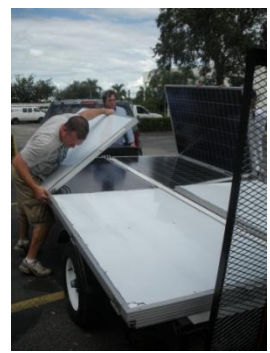

New

3.5 KW Cont. Output* 20,000W hrs stored power in battery bank* Up to 1500W of solar input/ hr
Pure Sine Wave Internet Programming Full AC DC Protection 5x10 HD Trailer 80A Solar Charger

Solar Powered Trailer - DB

By Silent Standby Power Supply

* expandable

Power for all remote locations:
camping,
cabins,
film shoots,
outdoor parties,
fairs & markets,
construction areas,....

Contact your IndoorGenerator dealer at: